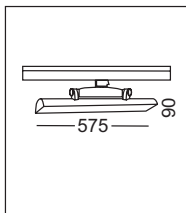

NEW WALL WASHER SPOT

Cat. No.: 27AAL

Lamp: T-5 1x14W(E*)

T5-1x14W

Finish: 01,02