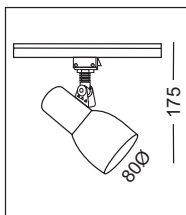

G-HD (S)

Cat. No.: 27CY
Lamp: GLS-60W
EL-11W

Finish: 01,02,06