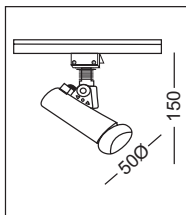

TRACK SPOTS

ISL

Cat. No.: 2706
Lamp: RL-75W

Finish: 01,02,06