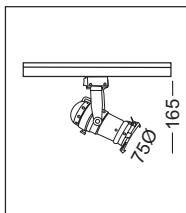

TRACK SPOTS

LEDA PIZEX MINI DOUBLE

Cat. No.: 27THS(Dbl)

Lamp: Dichroic HAL-2x12V/50W(E*)

HAL-12V/50W

Finish: 01,02

Accessory: Also Available in Honey Comb Louver

THEATER LIGHT SPOT (S)