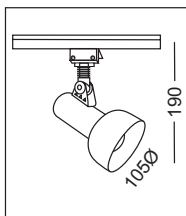

G-HD (L)

Cat. No.: 2799
Lamp: GLS-60W
EL-13W

Finish: 01,02,06