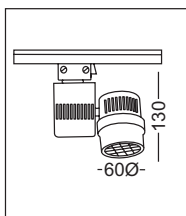

LEDA PIZEX MINI

Cat. No.: 27THS
Lamp: Dichroic HAL-12V/50W(E*)

Finish: 01,02
Accessory: Also Available in Honey Comb Louver