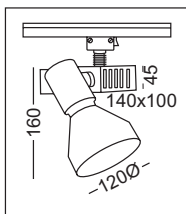

Finish: 01,02,06,SS

NEW WALL WASHER SPOT

Cat. No.: 27AAL

Lamp: T-5 1x14W(E*)

T5-1x14W

Finish: 01,02

NEW NG SPOT

Cat. No.: 27NG 27NGI