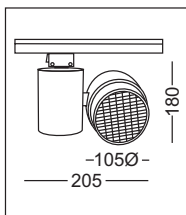

LEDA (PIZ) HALOSPOT

Cat. No.: 27THL
Lamp: QR111-HAL-12V/50W(E*)

QR111
HAL-12V/50W

Finish: 01,02
Accessory: Available in Louver Only