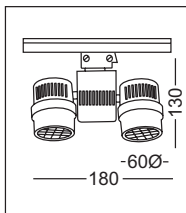

TRACK SPOTS

LEDA PIZEX MINI DOUBLE

Cat. No.: 27THS(Dbl)

Lamp: Dichroic HAL-2x12V/50W(E*)

HAL-12V/50W

Finish: 01,02

Accessory: Also Available in Honey Comb Louver