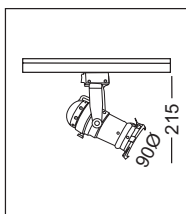

THEATER LIGHT SPOT (L)

Cat. No.: 27ZEL

Lamp: PAR 20/50W

PAR 20/50W

Finish: 01,02,06,SS